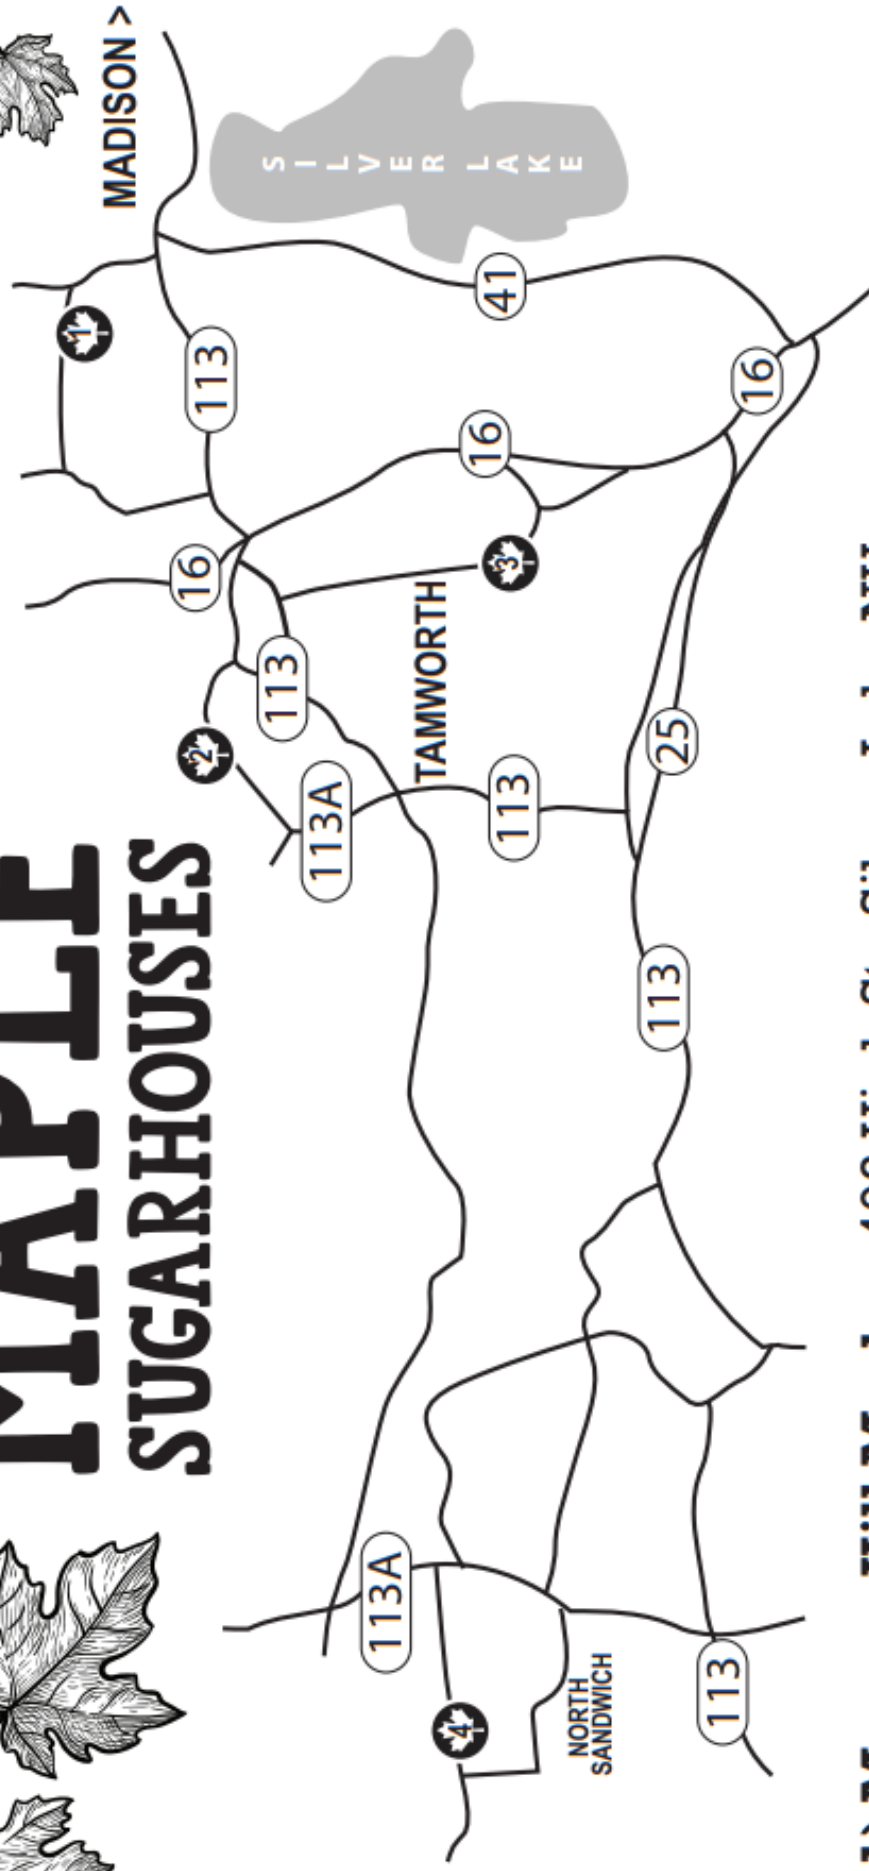

TAMWORTH AREA MAPLE SUGARHOUSES

- 1) **Mooney Hill Maples:** 493 High St • Silver Lake NH
- 2) **Mac Hill Maple:** 370 Gardner Hill Rd • Tamworth NH
- 3) **Turkey Street Maples:** 673 Turkey Street, Chocorua NH
- 4) **Young Maple Ridge Sugarhouse:** 301 Wing Rd • N. Sandwich NH